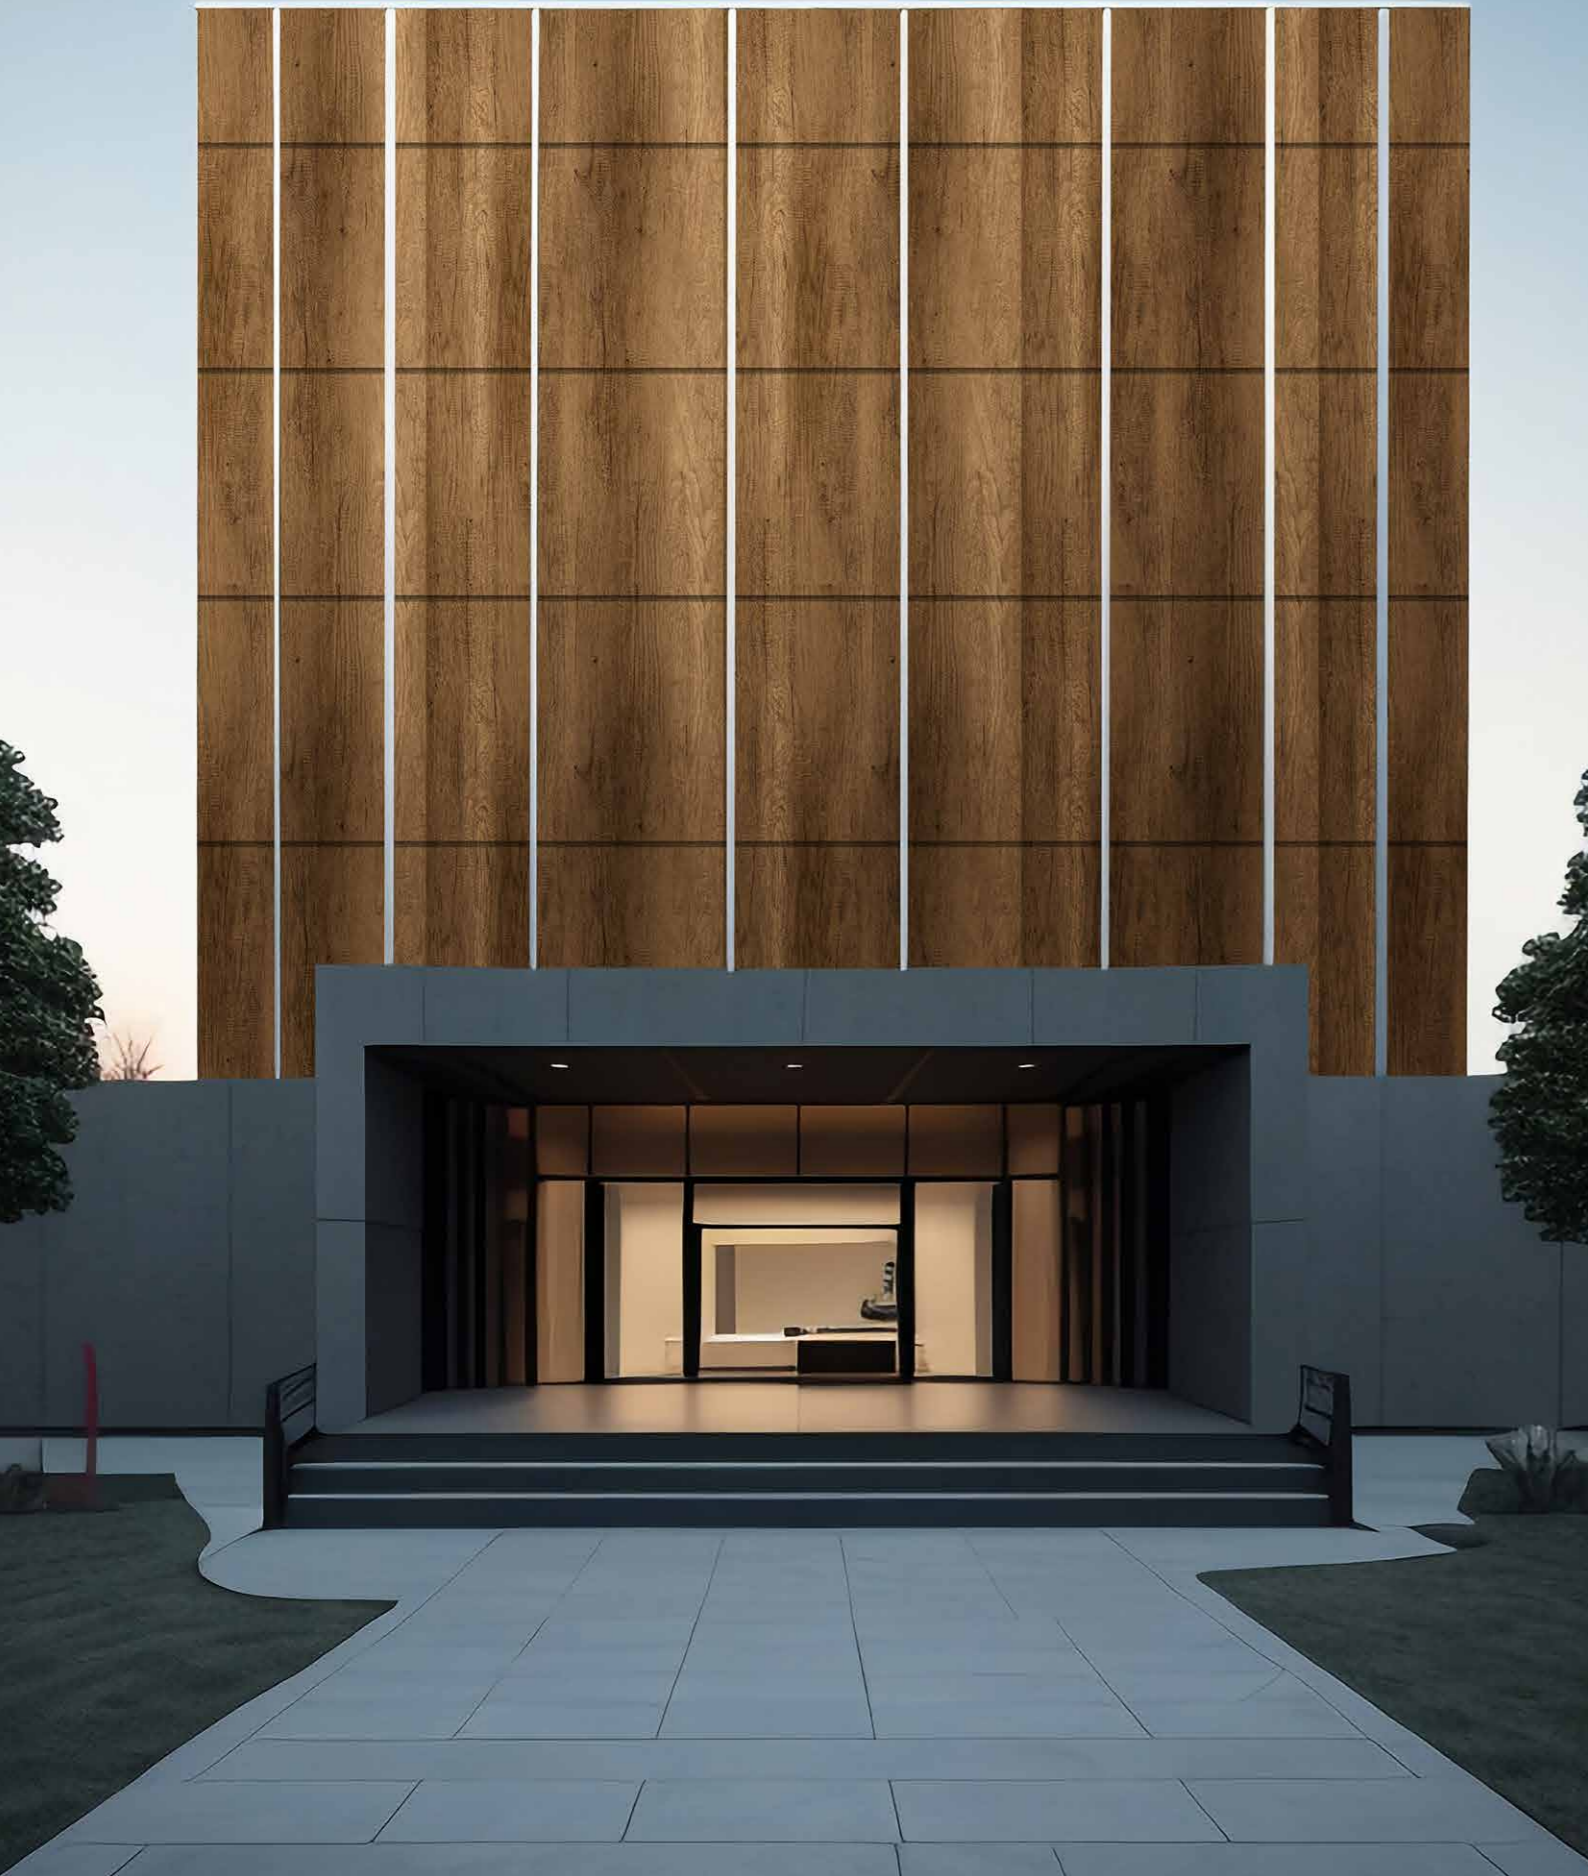

FULL
SHEET
VIEW
CLICK HERE

453 SF | Wisconsin Walnut

CHARM

Life's too short also for boring exteriors.
Elevate your curb appeal now!

FULL
SHEET
VIEW
CLICK HERE 

484 SF | Canyon Monument Oak

CLASSIC
From traditional charm to modern
flair, our Canyon Monument Oak
has a style for every home!

FULL
SHEET
VIEW
CLICK HERE

FULL
SHEET
VIEW
CLICK HERE

7044 SF | Canyon apple

FACE

Exterior cladding is definitely the face of any building. But this one is not just a pretty face for sure! It's damn durable too!