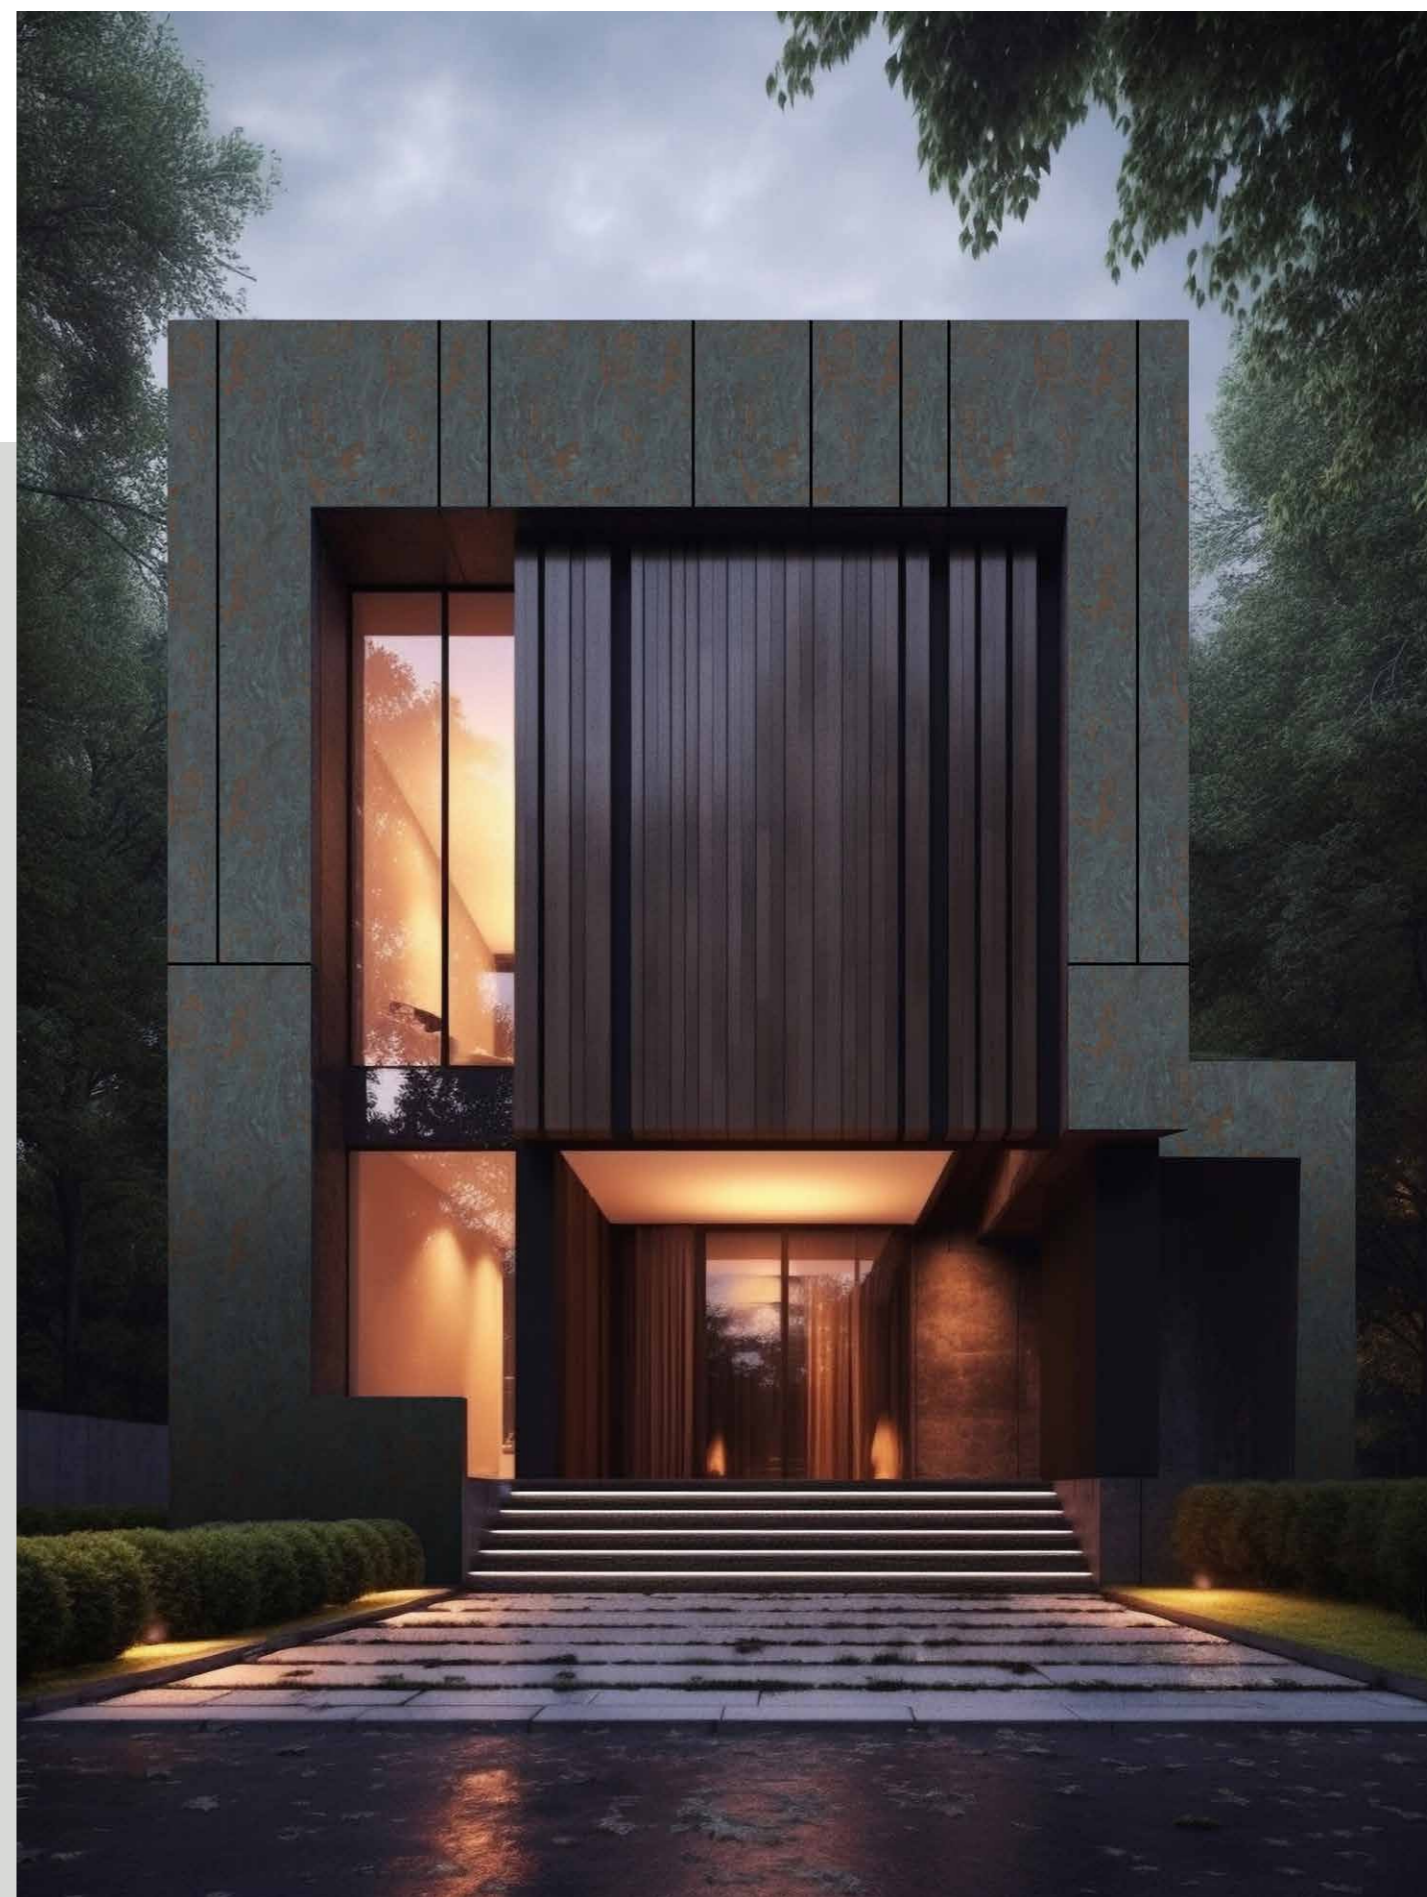

FULL
SHEET
VIEW
CLICK HERE

2032 SF | Aqua rock

ROYAL

Because your home deserves to look like a castle, and you deserve to feel like a king and queen!