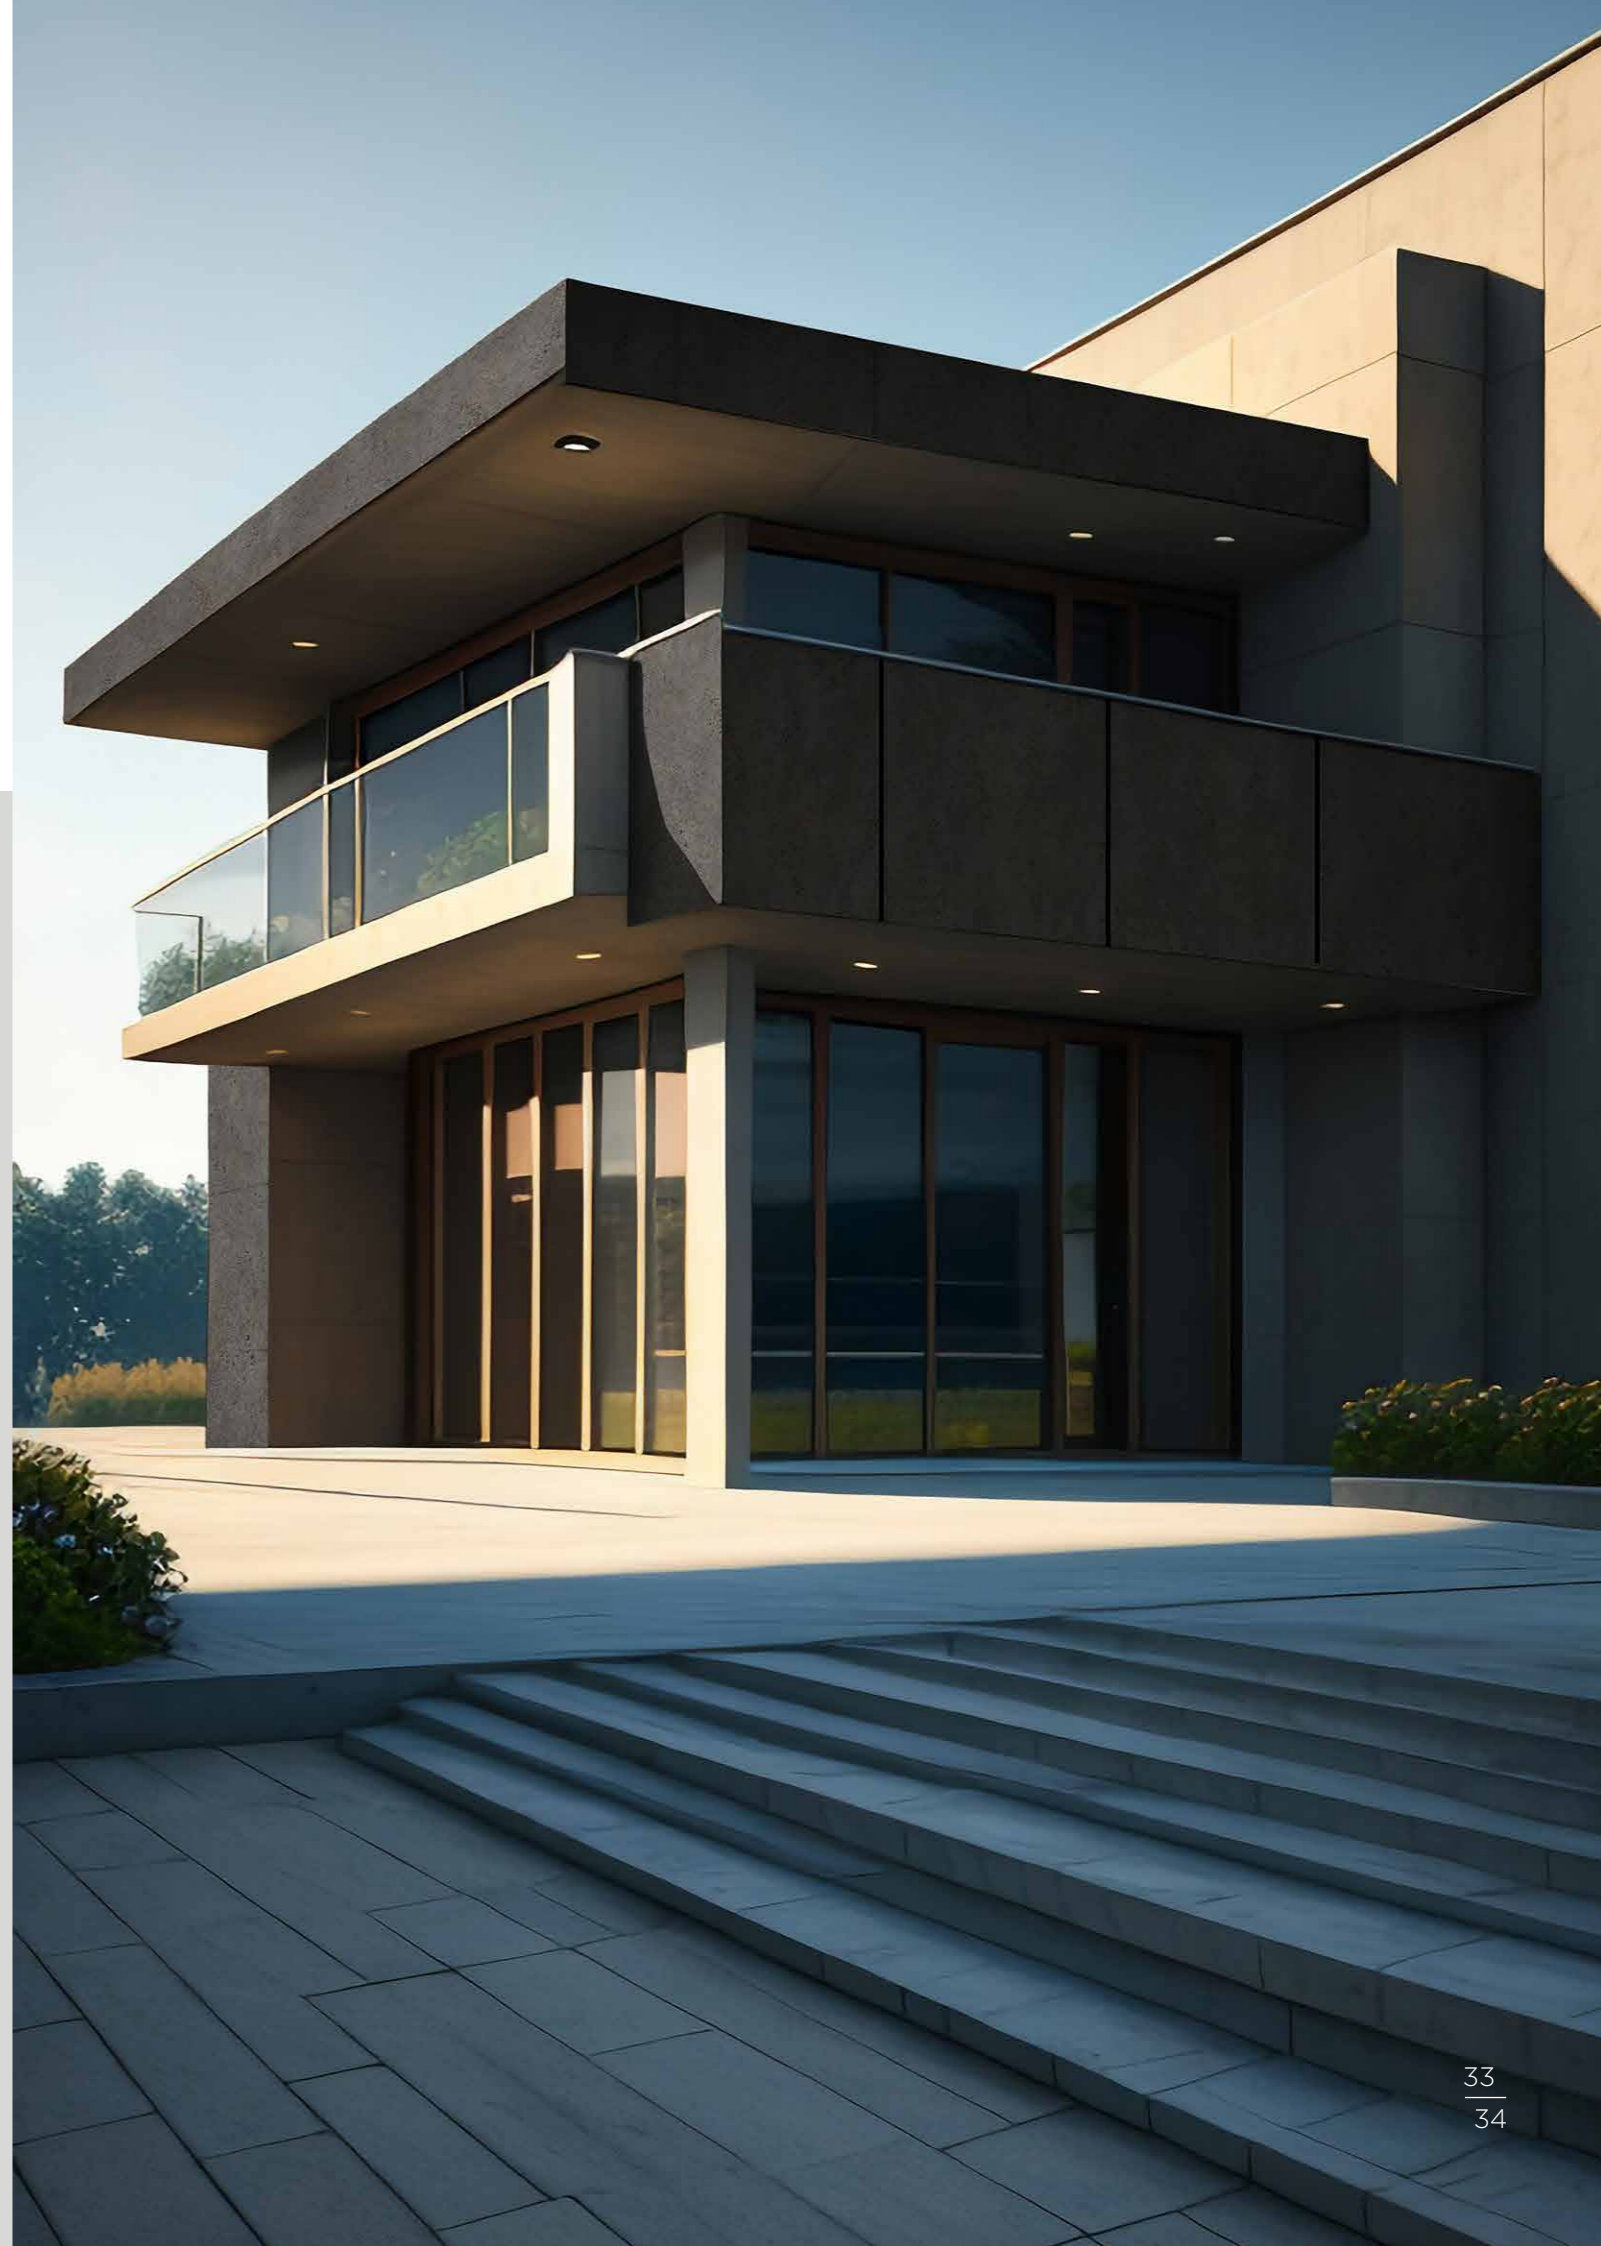

STATEMENT

Dress your house to impress with these cladding – the ultimate fashion statement for your home's facade.

FULL
SHEET
VIEW
CLICK HERE

2040 SF | White Travertine

CHARM

Life's too short also for boring exteriors.
Elevate your curb appeal now!

7037 SF | Charcoal Mosaic

SLABS

Turning ordinary houses into extraordinary homes, one slab at a time!

FULL
SHEET
VIEW
CLICK HERE

FULL
SHEET
VIEW
CLICK HERE

7030 SF | Ashen Granite

PRIDE
Transform your home into a work
of art with our Valongo cladding –
your loved ones would be proud!"