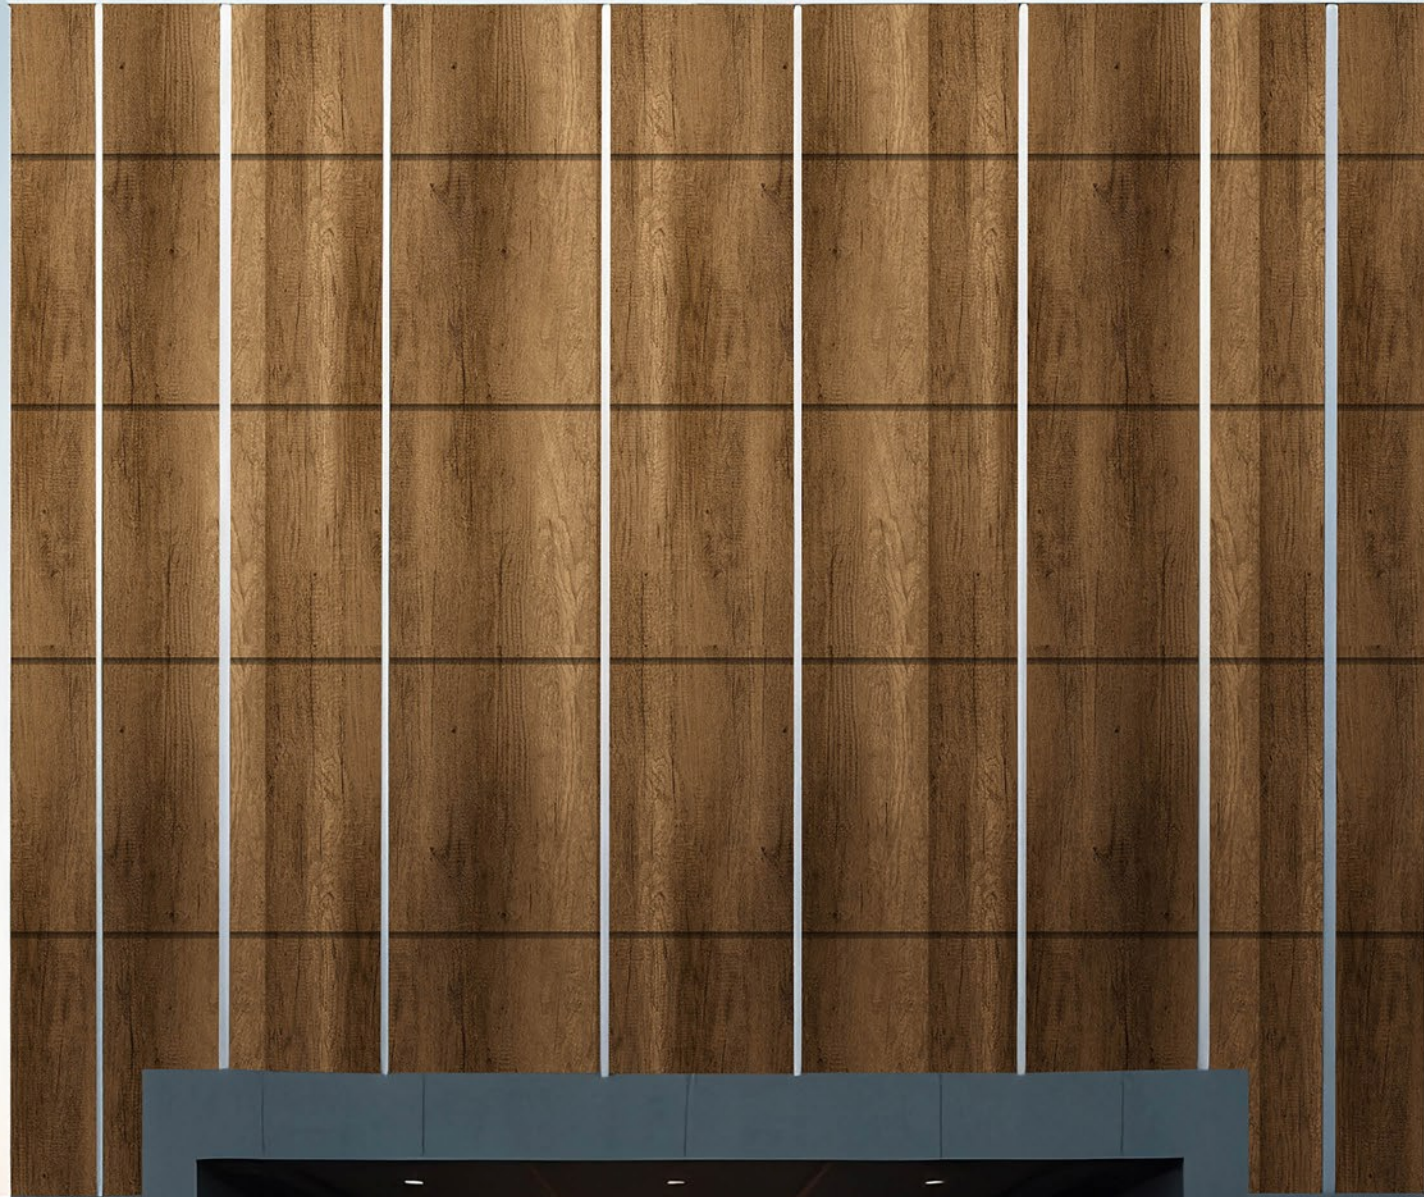

484 SF | Canyon Monument Oak

FULL VIEW

AVAILABLE SIZE

- 1220 X 2440 mm
- 1220 X 2800 mm
- 1220 X 3050 mm