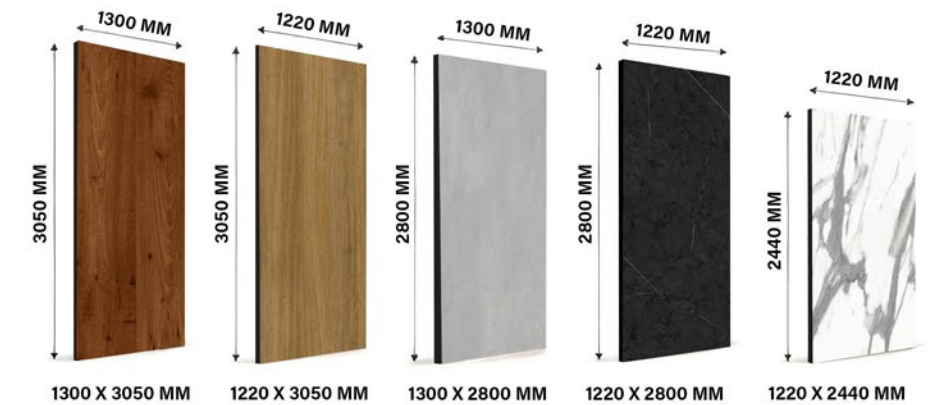

SIZE OFFERED

UV RESISTANT
Resists fading & maintains colour for years.

WEATHER PROOF
Withstands extreme weather conditions.

IMPACT RESISTANT
High strength & durable surface.

EASY TO MAINTAIN
Low maintenance & easy to clean.

ENGINEERED SURFACES. DESIGNED TO ENDURE.