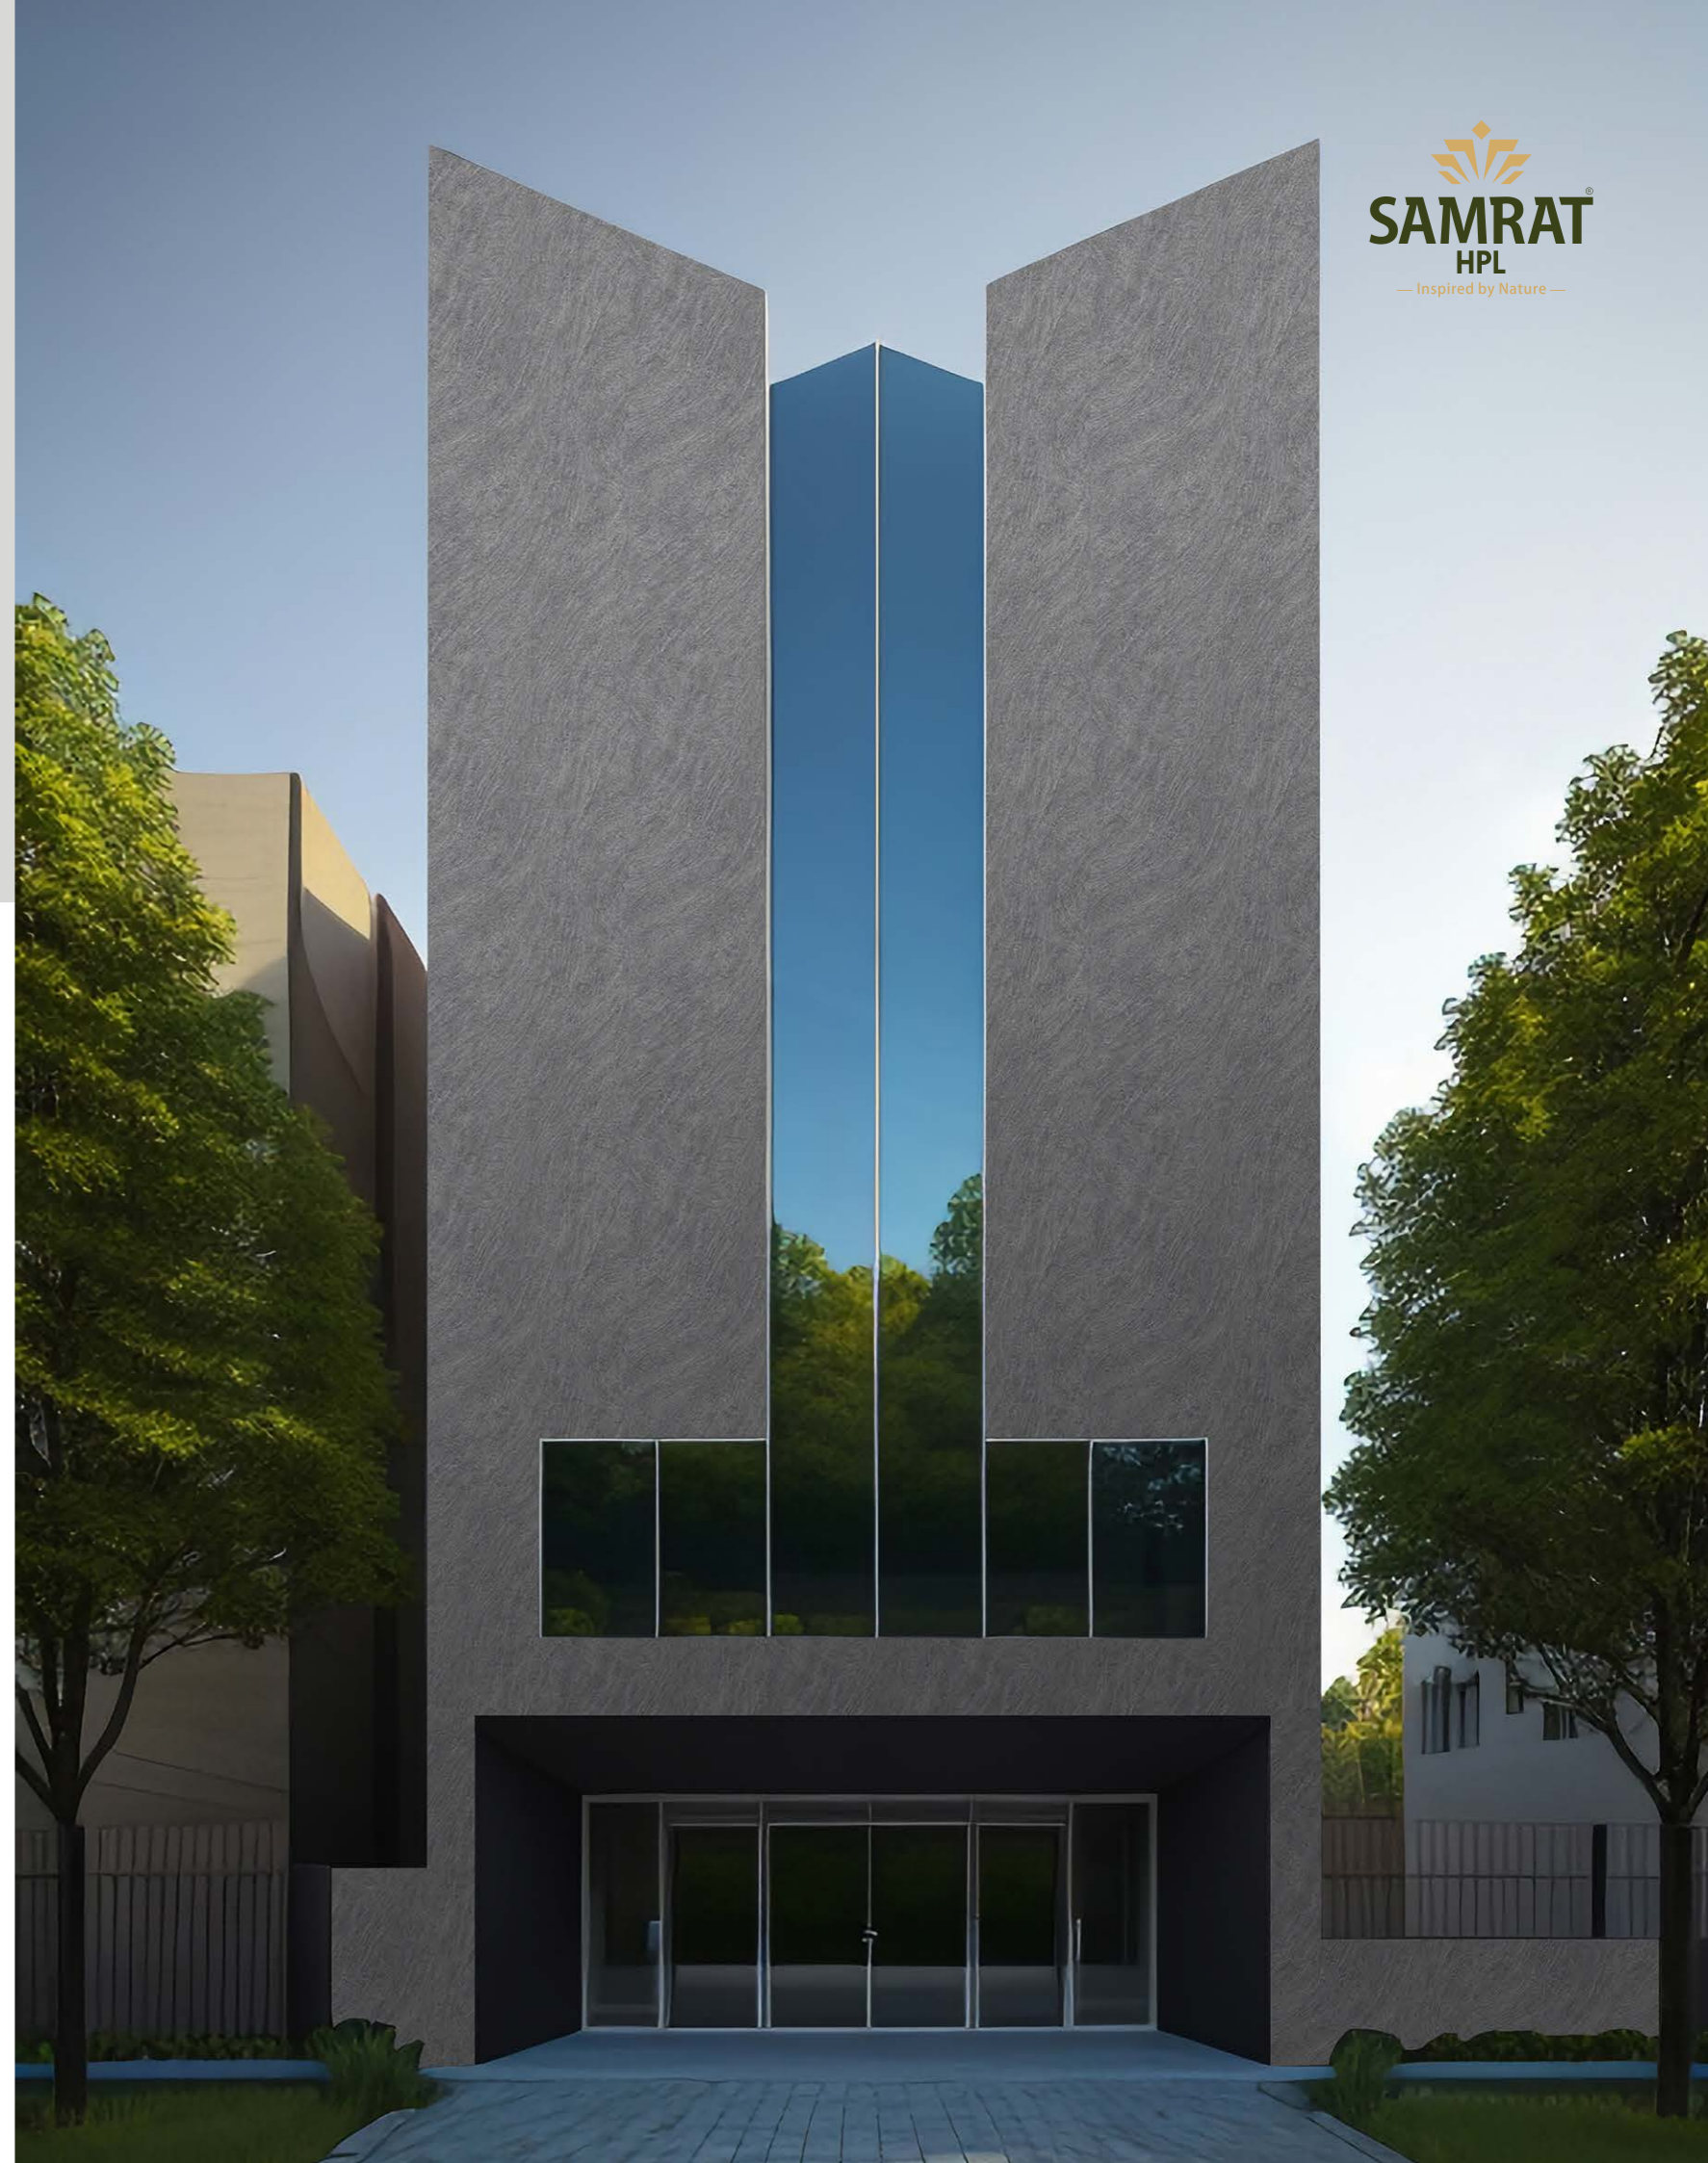

1. AVAILABLE SIZE
2. 1220 X 2440 mm
   - 1220 X 2800 mm
   - 1220 X 3050 mm

FULL VIEW