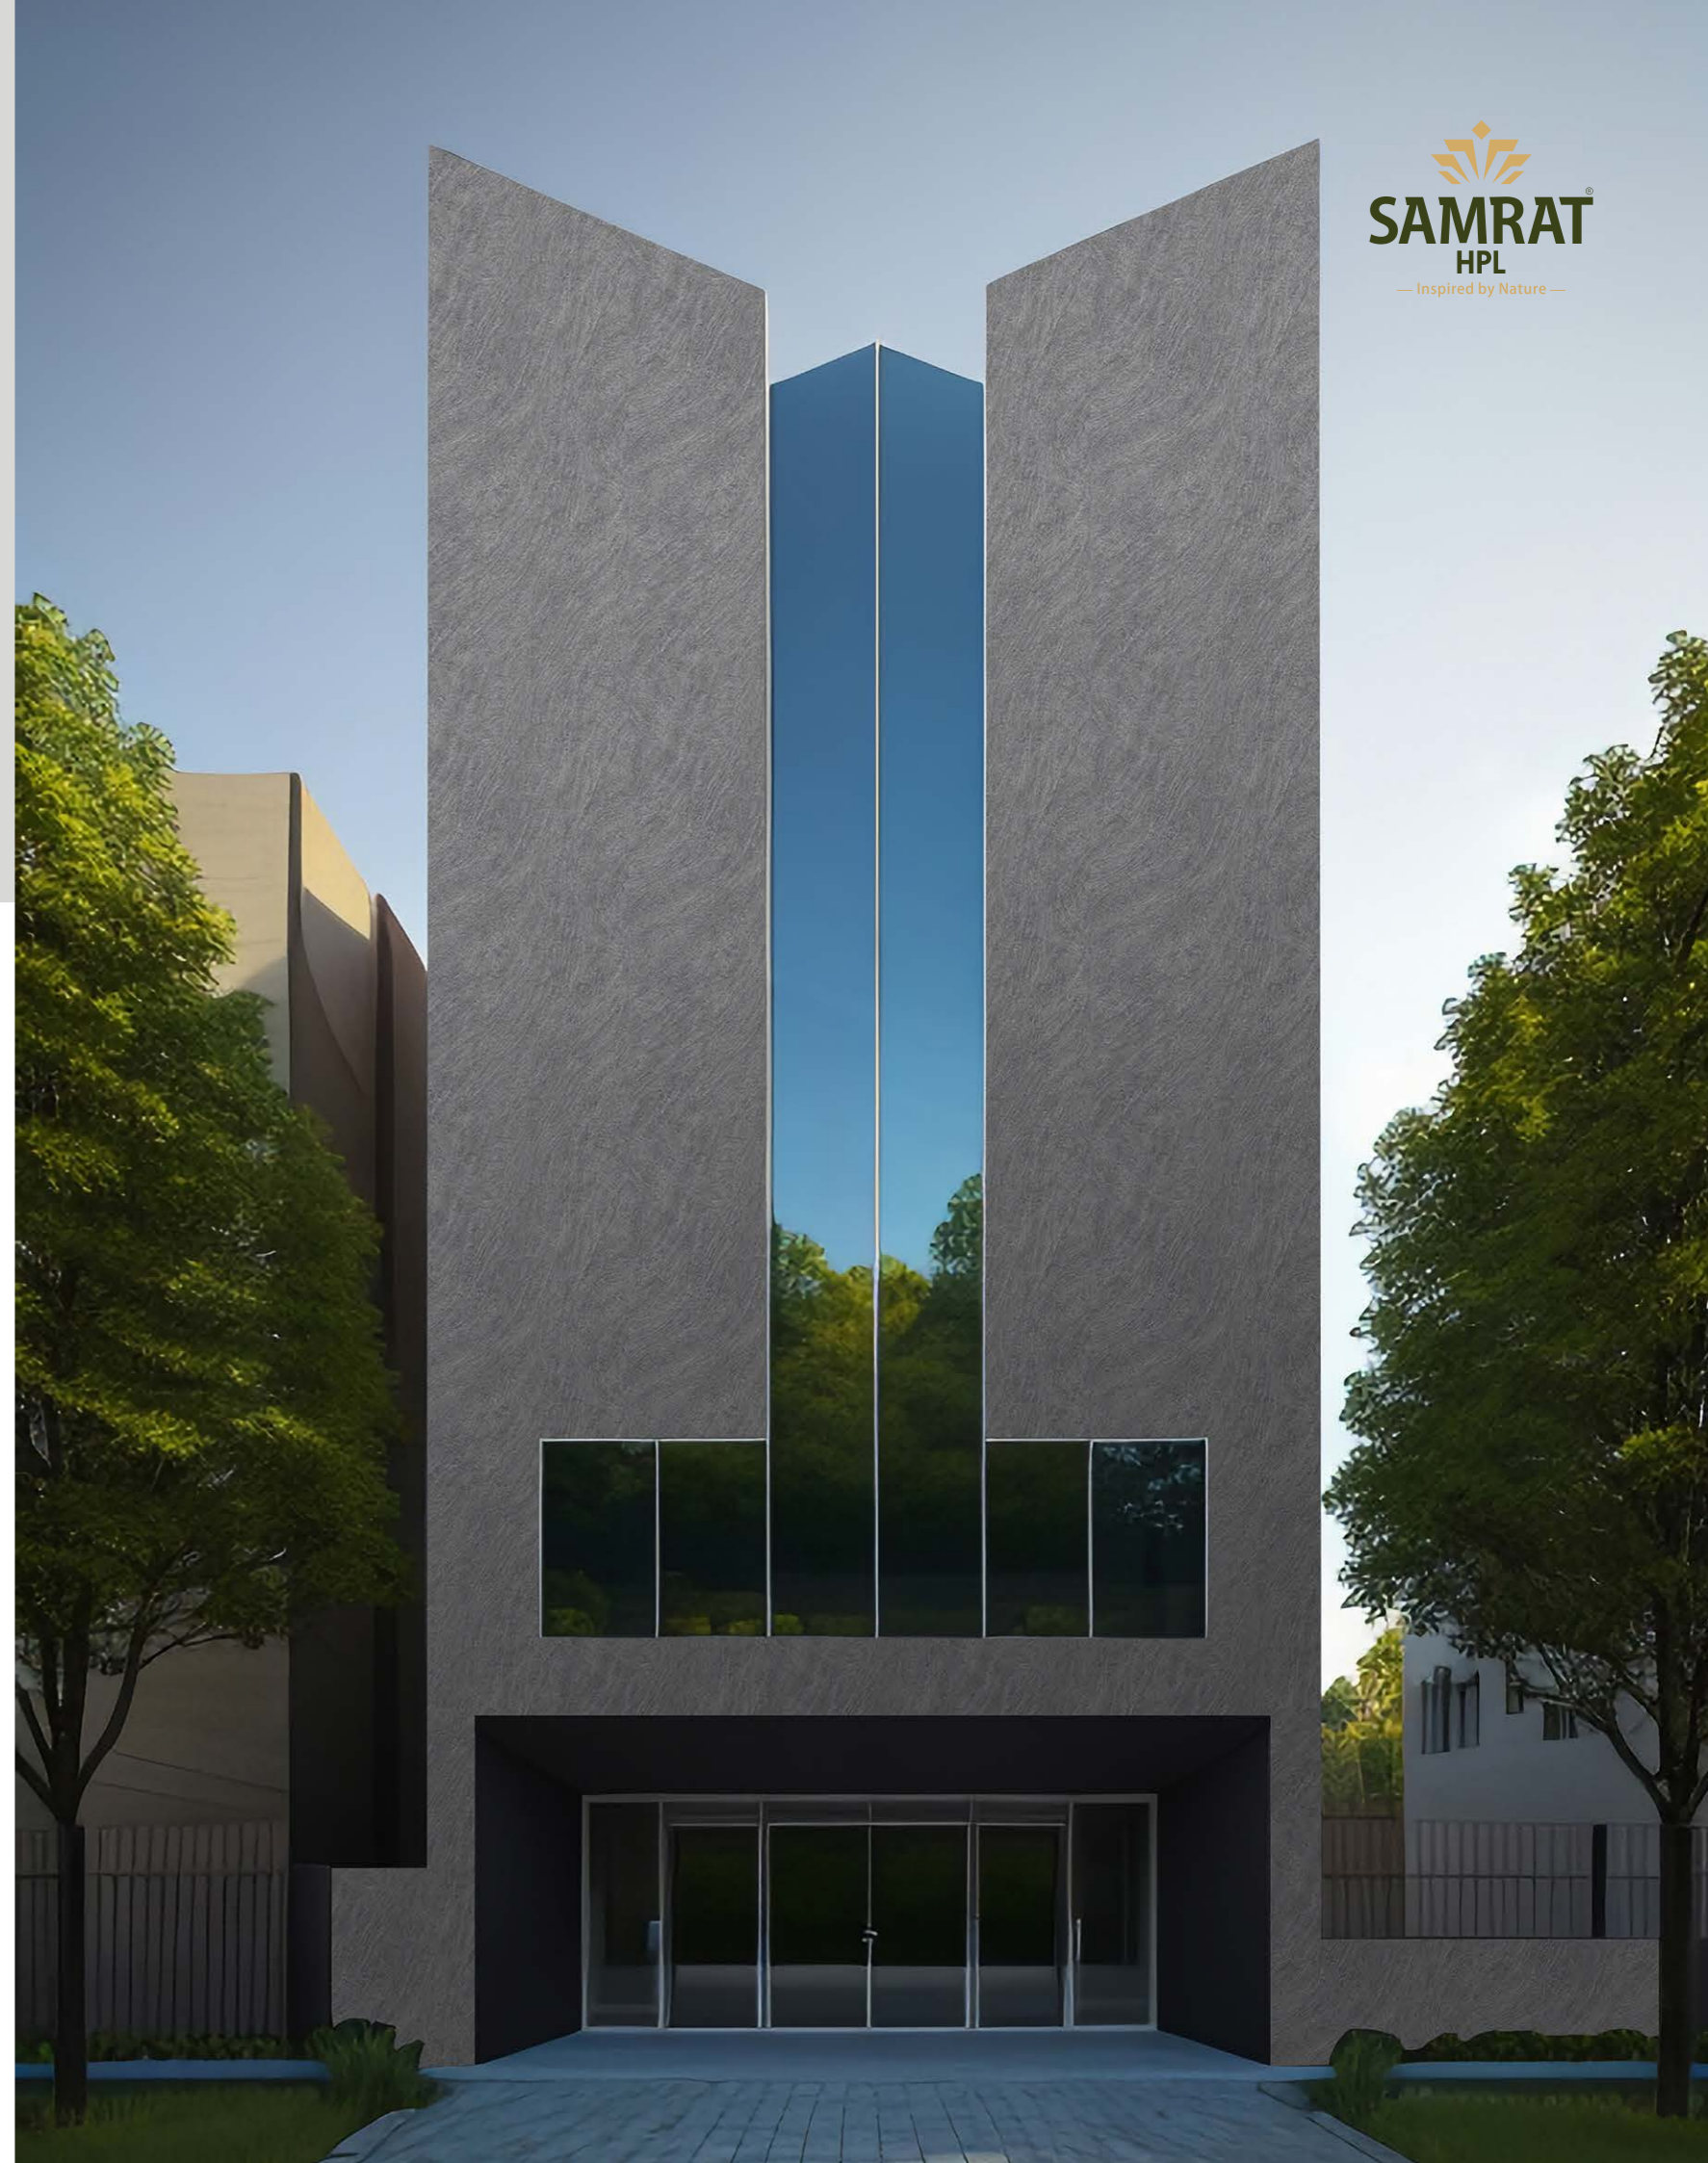

FULL VIEW

7031 SF | Silver Coast

- AVAILABLE SIZE
- 1220 X 2440 mm
 - 1220 X 2800 mm
 - 1220 X 3050 mm

FULL VIEW

WOOD FINISH

Experience each clad product reflecting the natural beauty of wood. Samrat Cladding's range encompasses a diverse selection of wood species, finishes and textures!